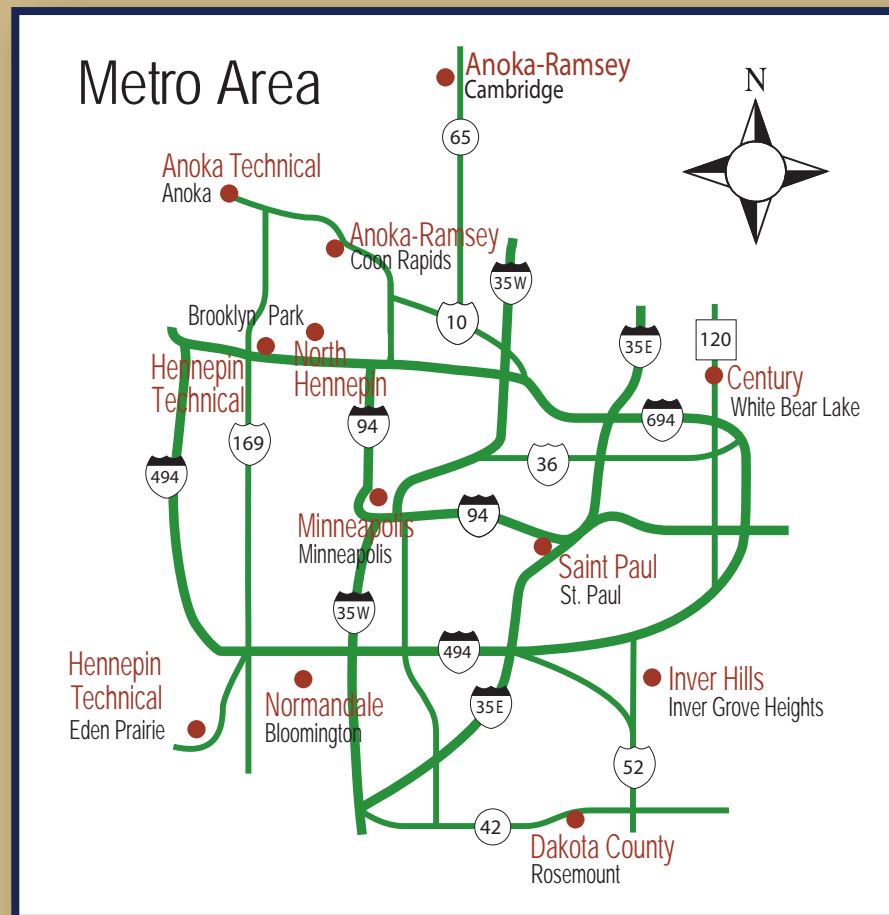

Career Education & Customized Training Near You

- Anoka-Ramsey Community College
- Anoka Technical College
- Century College
- Dakota County Technical College
- Hennepin Technical College
- Inver Hills Community College
- Minneapolis Community & Technical College
- Normandale Community College
- North Hennepin Community College
- Saint Paul College